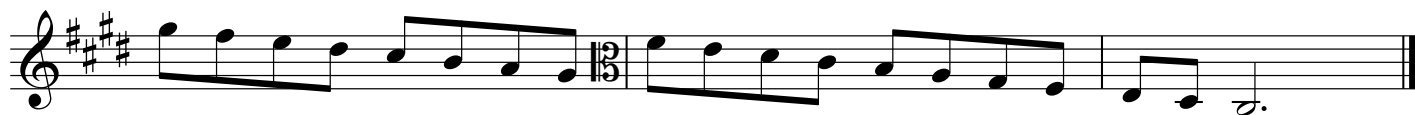

## Viola - Year 3: E $\flat$ major, c# melodic minor

E $\flat$  major

$\text{♩} = 60$

c# melodic minor

$\text{♩} = 60$

Viola