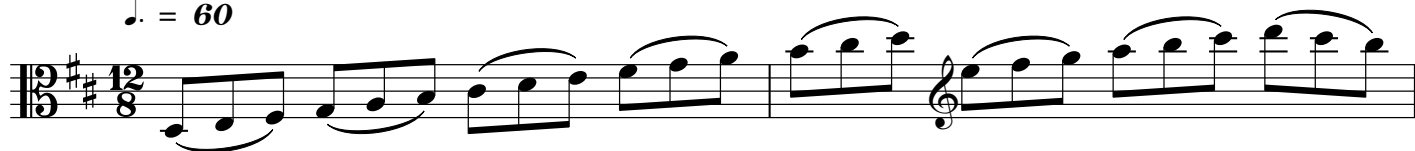

KMEA All-State Excerpts

Viola

Year 2

Please note:

- 1) Perform the scales without vibrato.
- 2) Perform the scales at the designated tempo.

While the excerpts list a range of recommended tempi, the metronome marking for the scales is an expectation, not merely a recommendation.

KMEA All-State Orchestra Excerpts

Viola - Year 2: D major, g melodic minor

D major

♩ = 60

g melodic minor

5 ♩ = 60

Symphony No. 5, Mvt 2

L. Beethoven