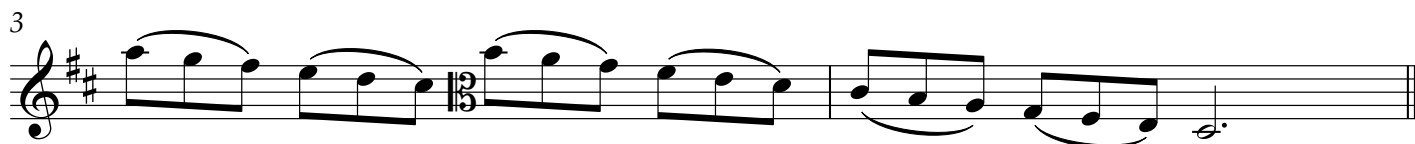

KMEA All-State Excerpts

Viola

Year 2

Please note:

- 1) Perform the scales without vibrato.
- 2) Perform the scales at the designated tempo.

While the excerpts list a range of recommended tempi, the metronome marking for the scales is an expectation, not merely a recommendation.

KMEA All-State Orchestra Excerpts

Viola - Year 2: D major, g melodic minor

D major

♩ = 60

g melodic minor

5 ♩ = 60

Symphony No. 5, Mvt 2

L. Beethoven