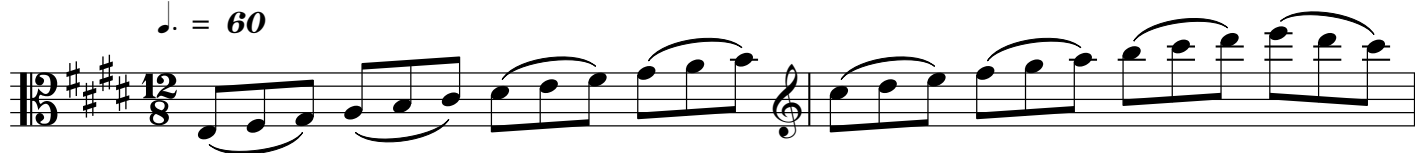

KMEA All-State Excerpts

Viola

Year 1

Please note:

- 1) Perform the scales without vibrato.
- 2) Perform the scales at the designated tempo.

While the excerpts list a range of recommended tempi,
the metronome marking for the scales is an
expectation,
not merely a recommendation.

KMEA All-State Orchestra Excerpts

Viola - Year 1: E major, d melodic minor

E Major

♩ = 60

d melodic minor

♩ = 60

Symphony No. 4, Mvmt 2

Viola