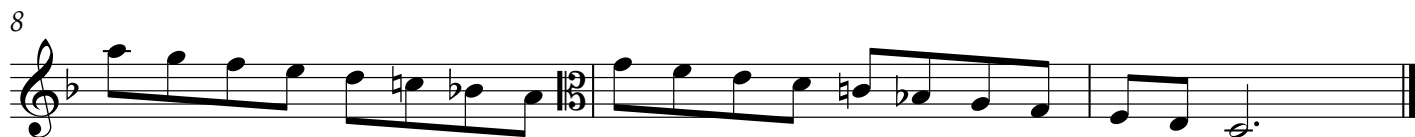

KMEA All-State Orchestra Excerpts

Viola - Year 1: E major, d melodic minor

E Major

♩ = 60

d melodic minor

♩ = 60

Symphony No. 4, Mvmt 2

Viola